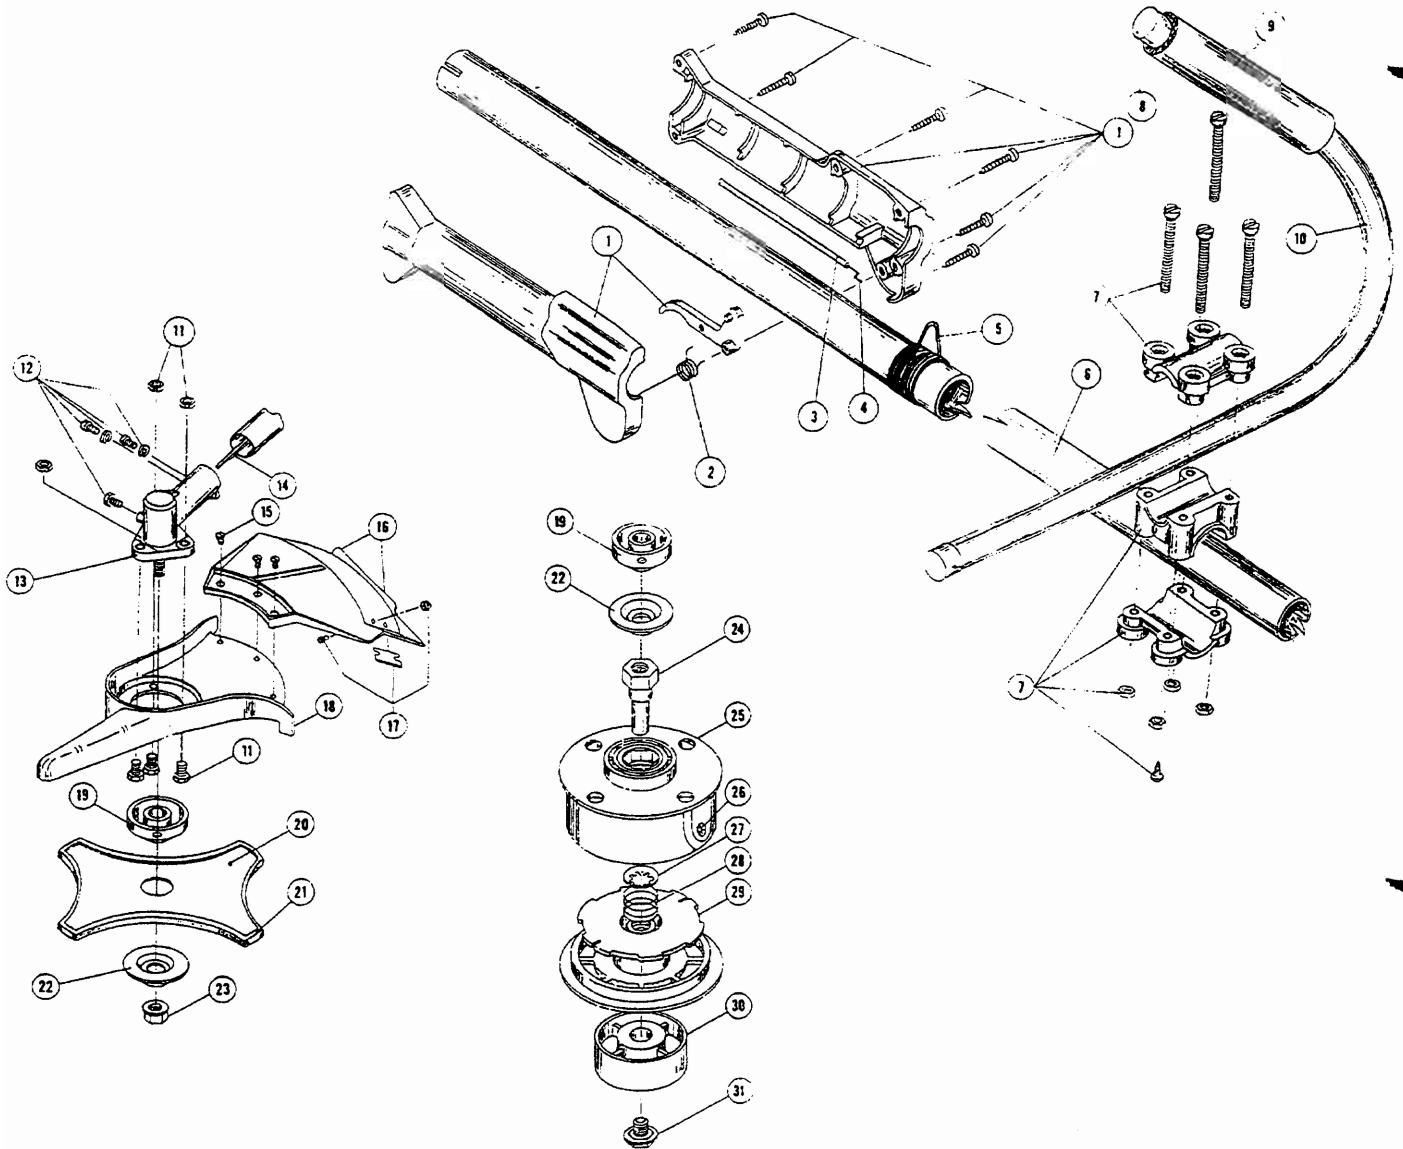

The above part numbers are for serial numbers 001031001 thru 102066940.

BOOM & TRIMMER PARTS - RYOBI 780r

Item	Part No.	Description
1	180017	Throttle Housing and Trigger Assembly
2	610314	Throttle Trigger Spring
3	180099	Throttle Cable Housing
4	610315	Throttle Cable
5	610327	Shoulder Strap Clamp
6	147486	Drive Shaft Housing Assembly
7	683295	Handle Bracket Assembly
8	612021	Tube Closure
9	612831	Grip
10	683870	J-Handle Assembly (includes items 8 and 9)
11	147539	Guard Mount Screws
12	147677	Mounting Hardware and Grease Plug Set
13	147488	Gear Box Assembly (items 14-16, 32)
14	147542	Flexible Drive Shaft
15	683304	Guard Mounting Screws
16	683299	Guard and Blade Assembly
17	682061	Blade Assembly
18	147492	Guard Mount
19	147489	Blade Driver
20	145873	Blade
21	147670	Blade Tooth Cover
22	147490	Lower Retaining Washer
23	147491	Lock Nut

Item	Part No.	Description
24	612483	Spool Shaft
25	147494	Outer Spool and Eyelet Assembly
26	145566	Eyelet
27	612026	Retainer (10 pack)
28	610636	Spring
29	147495	Inner Reel
30	147496	Bump Head Knob Assembly
31	147676	Bump Head Bolt
*	682075	Shoulder Strap Assembly
*	147541	IDC 2-Cycle Oil (4 oz. can)
*	147299	Locking Rod Tool
*	147498	Complete Head Assembly (items 24-31)
*	683628	Combination Wrench