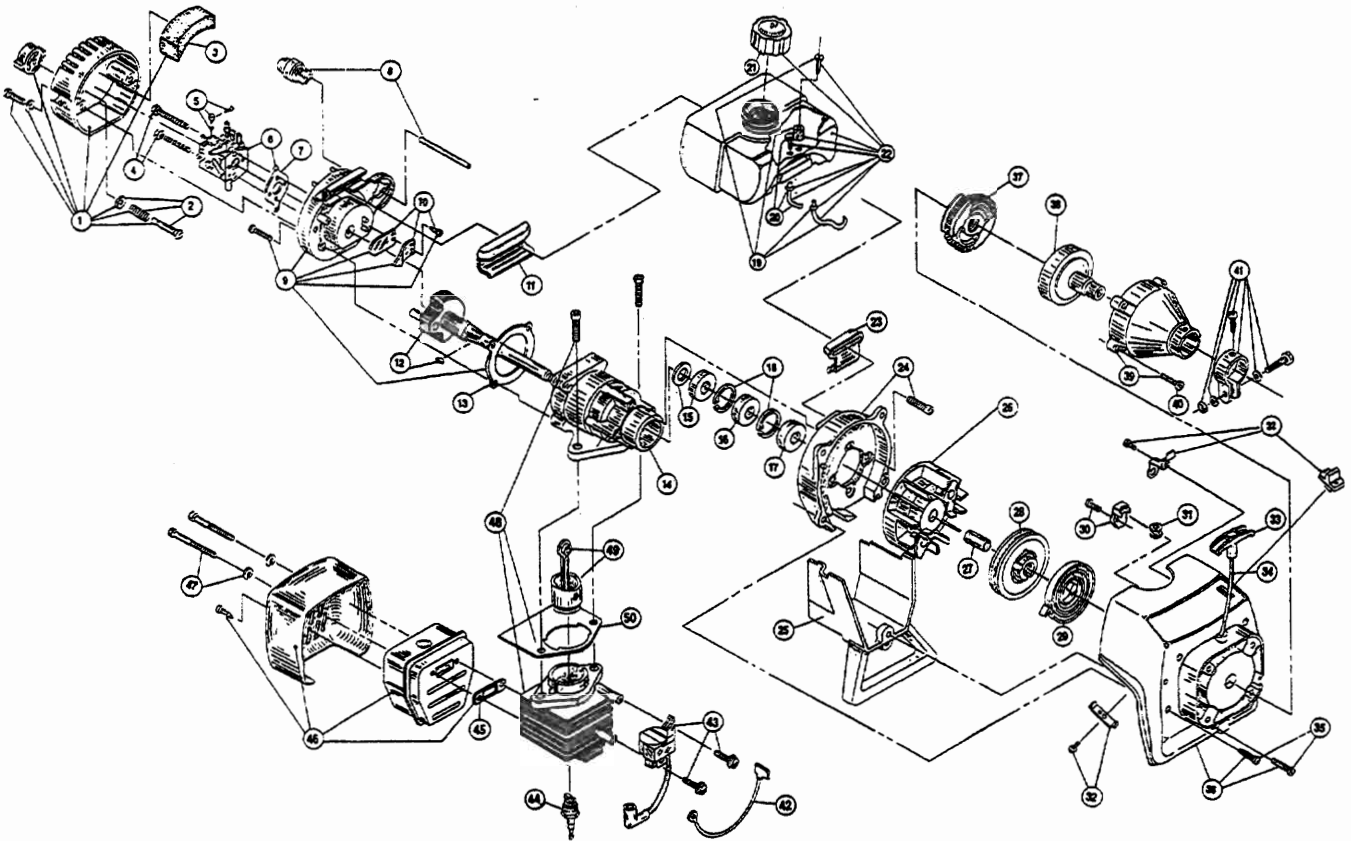

ENGINE PARTS - RYOBI 780r

Item	Part No.	Description	Item	Part No.	Description
1	683414	Carburetor/Air Cleaner Cover Assembly (includes items 2 and 3)	34	613103	Rope
2	682052	Choke Knob Assembly	35	147544	Starter Housing Screw Set
3	610312	Air Cleaner Filter	36	180100	Starter Housing Assembly
4	682505	Carburetor Mounting Screw Assembly	37	153591	Clutch Rotor Assembly
5	682048	Throttle Adjustment Assembly (Walbro)	38	153592	Clutch Drum Assembly
5	147640	Throttle Adjustment Assembly (Tillotson)	39	180098	Clutch Cover Assembly
6	147572	Carburetor Assembly	40	145888	Clutch Cover Screw Assembly
7	610675	Carburetor Gasket (10 pack)	41	153597	Upper Clamp Assembly
8	683974	Primer and Hose Assembly	42	180036	Wire Lead
9	180033	Carburetor Mount Assembly	43	683390	Module Assembly
10	147573	Reed Assembly	44	610311	Spark Plug
11	612134	Rear Mounting Pad	45	610672	Exhaust Gasket (10 pack)
12	612115	Carburetor Mount Gasket (10 pack)	46	180005	Muffler Assembly
13	180022	Power Shaft Assembly	47	147575	Muffler Mounting Bolt Assembly
14	147015	Crankcase	48	180063	Cylinder Assembly
15	682041	Inner Bearing Assembly	49	147012	Piston and Rod Assembly
16	610309	Seal	50	145564	Cylinder Gasket (10 pack)
17	610308	Outer Bearing Assembly	*	180034	Engine Hardware Kit
18	682040	Snap Ring Assembly	*	180011	Engine Gasket Kit
19	682039	Fuel Line Assembly	*	153308	O.E.M. Carburetor Repair Kit (Walbro)
20	147290	Return Line Assembly	*	180019	O.E.M. Carburetor Repair Kit (Tillotson)
21	180000	Fuel Cap Assembly	*	153309	Gasket-Diaphragm Repair Kit (Walbro)
22	147580	Fuel Tank Assembly (includes items 19-21)	*	180020	Gasket-Diaphragm Repair Kit (Tillotson)
23	145308	Front Mounting Pad	*	682507	Piston Ring
24	153520	Shroud Assembly	*	180027	Short Block Assembly (items 12, 14-18, 48-50)
25	683078	Shroud Extension and Stand	*	180026	Crankcase Service Assembly (items 12, 14-18)
26	153624	Flywheel Assembly	*	610676	Flywheel Key (10 pack)
27	145918	Spacer	*	147544	Starter Housing Screw Set
28	683856	Recoil Pulley Assembly			
29	613102	Recoil Spring			
30	153644	Pulley Retainer Assembly			
31	611061	Rope Guide			
32	180035	Switch Assembly			
33	610300	Pull Handle			
			*	not shown	

The above part numbers are for serial numbers 001031001 thru 102066940.